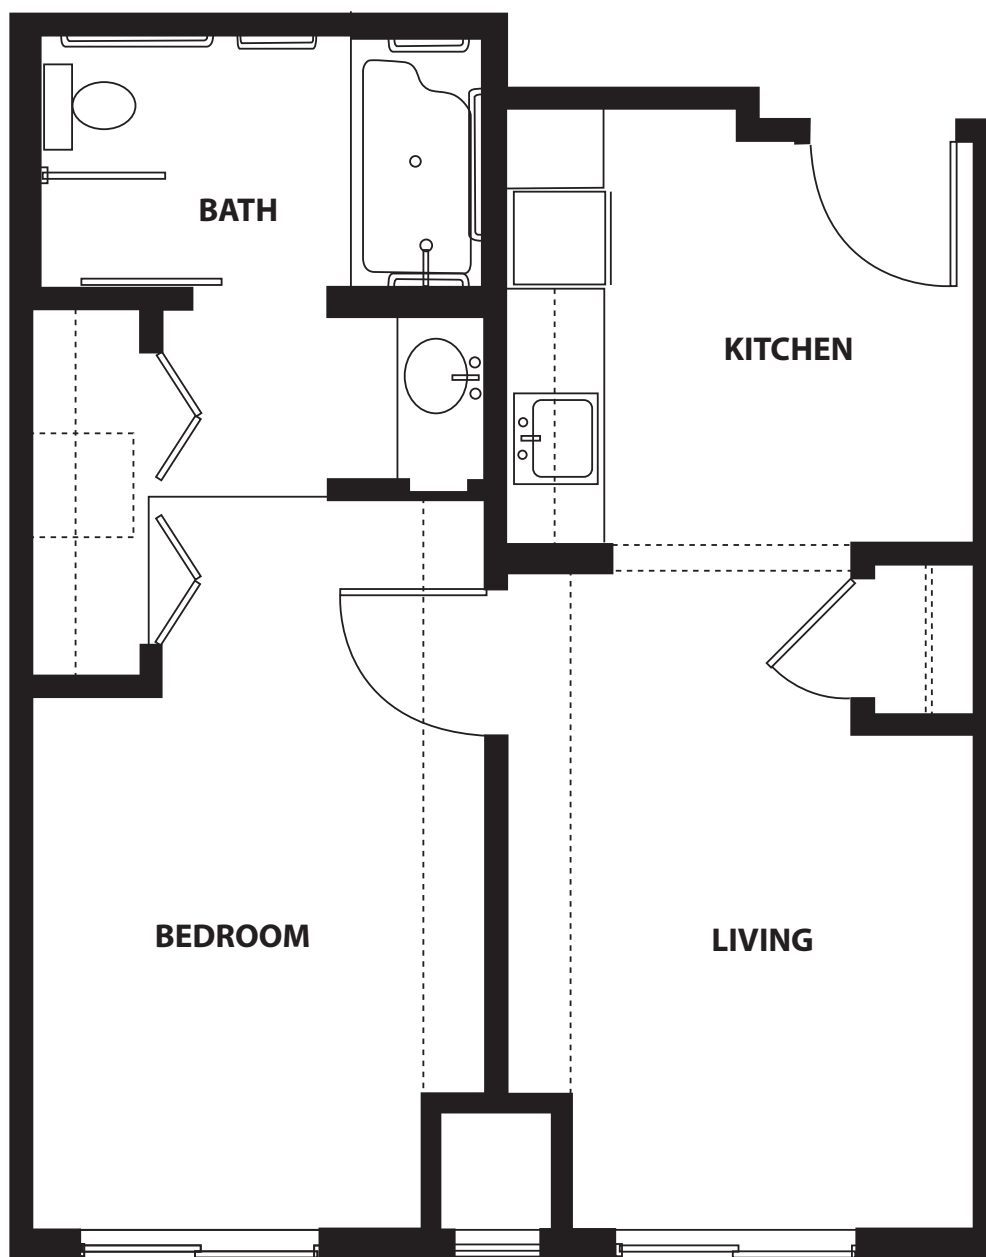

# ONE BEDROOM APARTMENT: SandPiper - 470 sq. ft.

Not to scale, actual dimensions may vary.