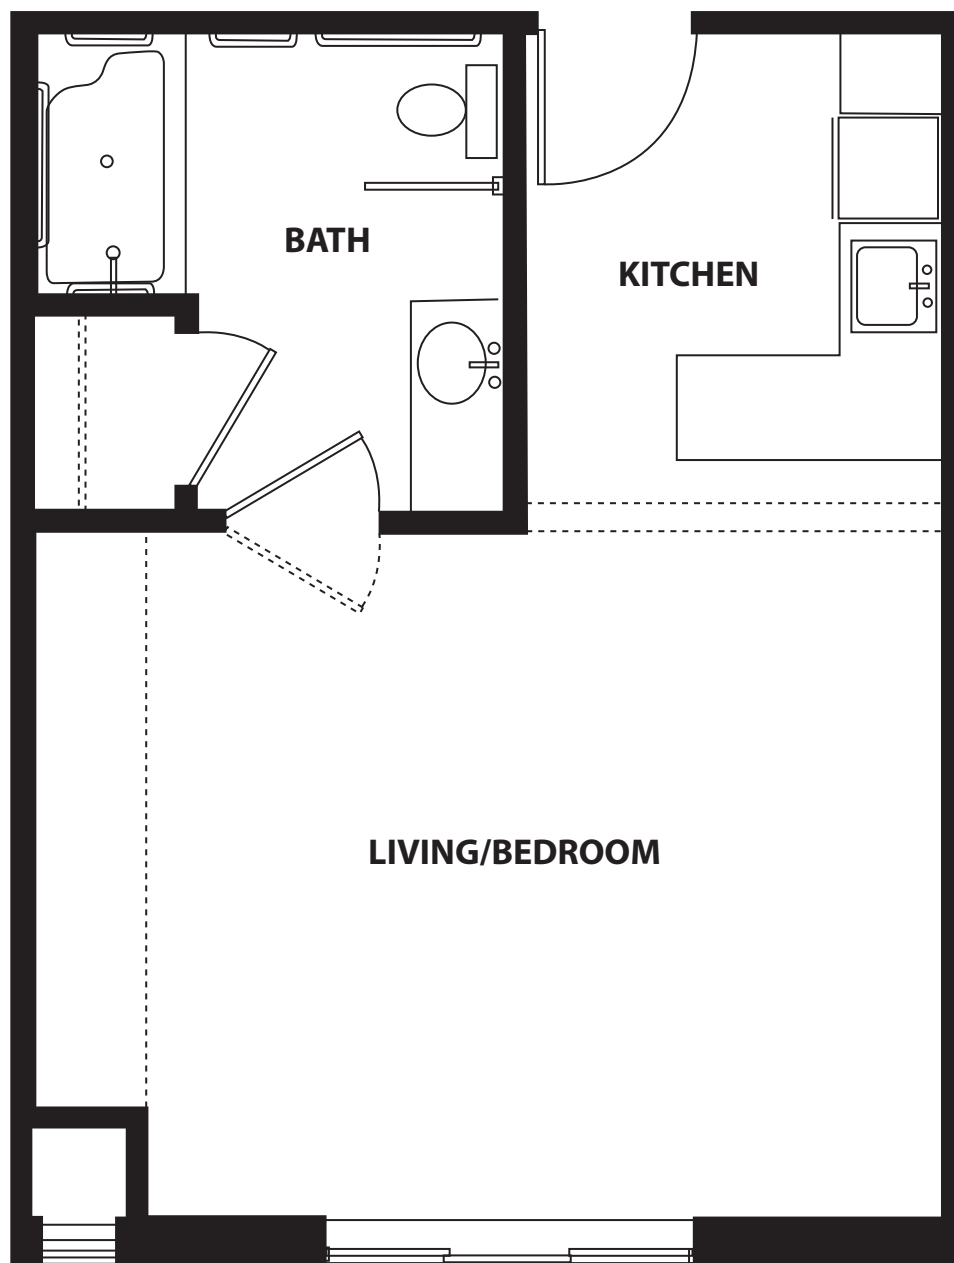

ONE BEDROOM STUDIO: Robin - 400 sq. ft.

Not to scale, actual dimensions may vary.